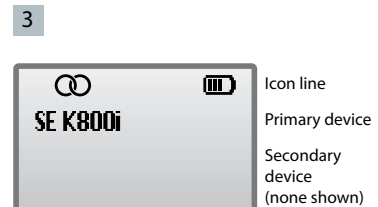

▶ Mono unit

1. Display
2. Answer/End button
3. Jog wheel
4. Socket for charging, stereo link and PC-connection
5. On/Off/Pairing button

6. Menu button
  7. Mode button
  8. Microphone
2. **Stereo unit**
9. Speaker
  10. Stereo link cable (fixed)

1

About your Jabra
BT8010

2

Pairing with a phone or other device

3

Display

4

Wearing your Jabra
BT8010