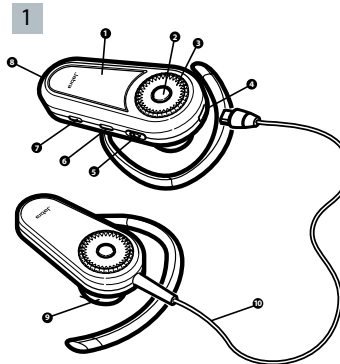

**Convertible Bluetooth
mono and stereo headset**

RELEASE YOUR JABRA

Jabra

Jabra BT 8010

Work <> Play Convertible

From work...

Busy day at the office. Lots of calls to take, questions to answer, things to settle. Your Jabra BT8010 mono sits comfortably on your ear, working to perfection, keeping you constantly on the ball for instant decisions. Every moment matters. Every second counts.

...to PLAY

Now you are free. You shake off a hectic day, attach your BT8010 stereo unit. Time to step into your own world, with a seriously cool sound dimension. Slowly you unwind to the rhythms – leaving all the demands of the day behind you. You shift smoothly to a new level, never losing control. You are on top of your game.

...and back again

With the advanced new Jabra BT8010 Bluetooth headset, you can convert between two worlds. Mono headset for work. Attachable stereo unit for play – all in one stylish design. The Jabra BT 8010 helps you maintain high productivity throughout the day, optimising your performance at work and enhancing your enjoyment off duty.

▶ Mono unit

1. Display
2. Answer/End button
3. Jog wheel
4. Socket for charging, stereo link and PC-connection
5. On/Off/Pairing button

6. Menu button
 7. Mode button
 8. Microphone
- Stereo unit**
9. Speaker
 10. Stereo link cable (fixed)